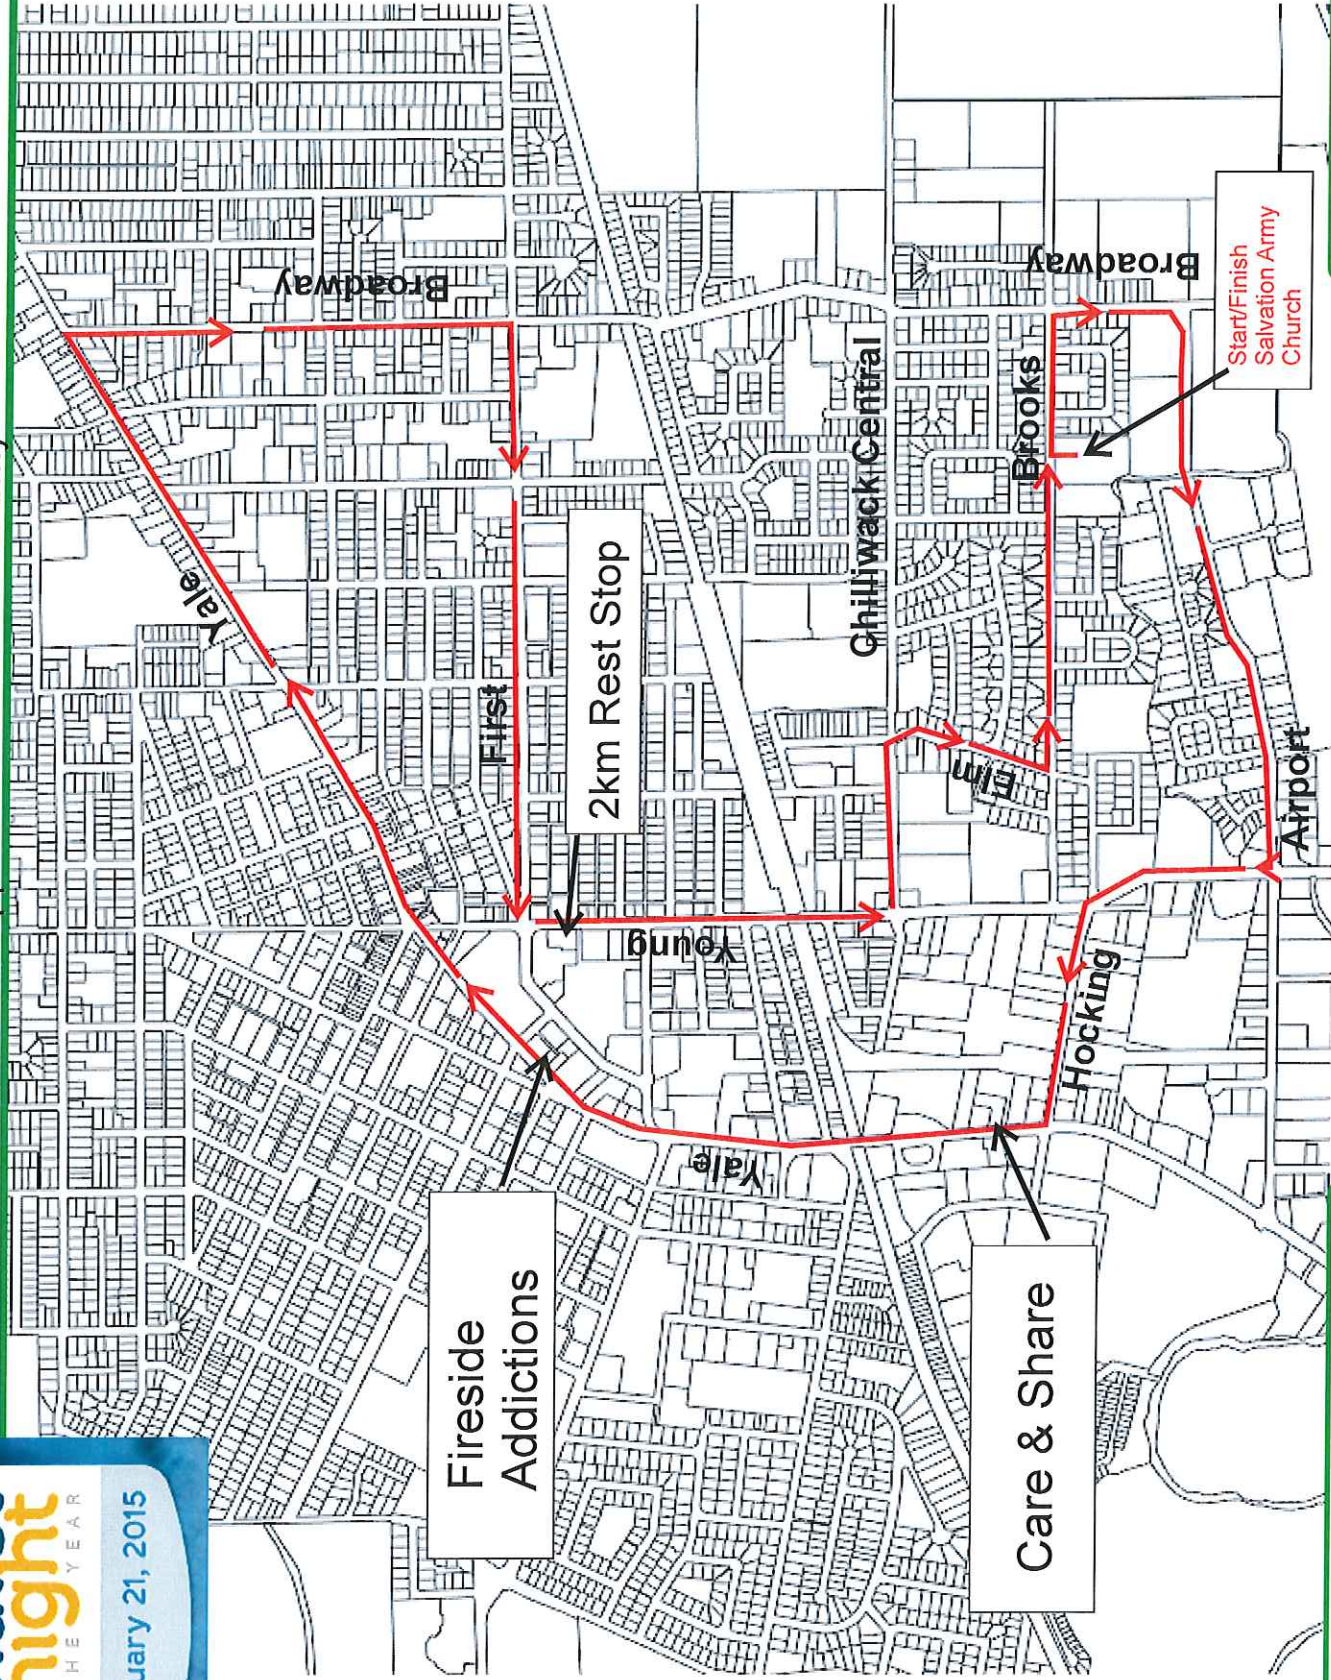

Coldest Night of the Year hosted by
Kiwanis in support of the Salvation Army

2km Run Route Map

CITY OF
CHILLIWACK

Sat. Feb 21, 2015
5:00-8:00pm

Coldest Night of the Year hosted by
Kiwanis in support of the Salvation Army

Sat. Feb 21, 2015
5:00-8:00pm

5km Run Route Map

Coldest Night of the Year hosted by
Kiwanis in support of the Salvation Army

Sat. Feb 21, 2015
5:00-8:00pm

10km Run Route Map