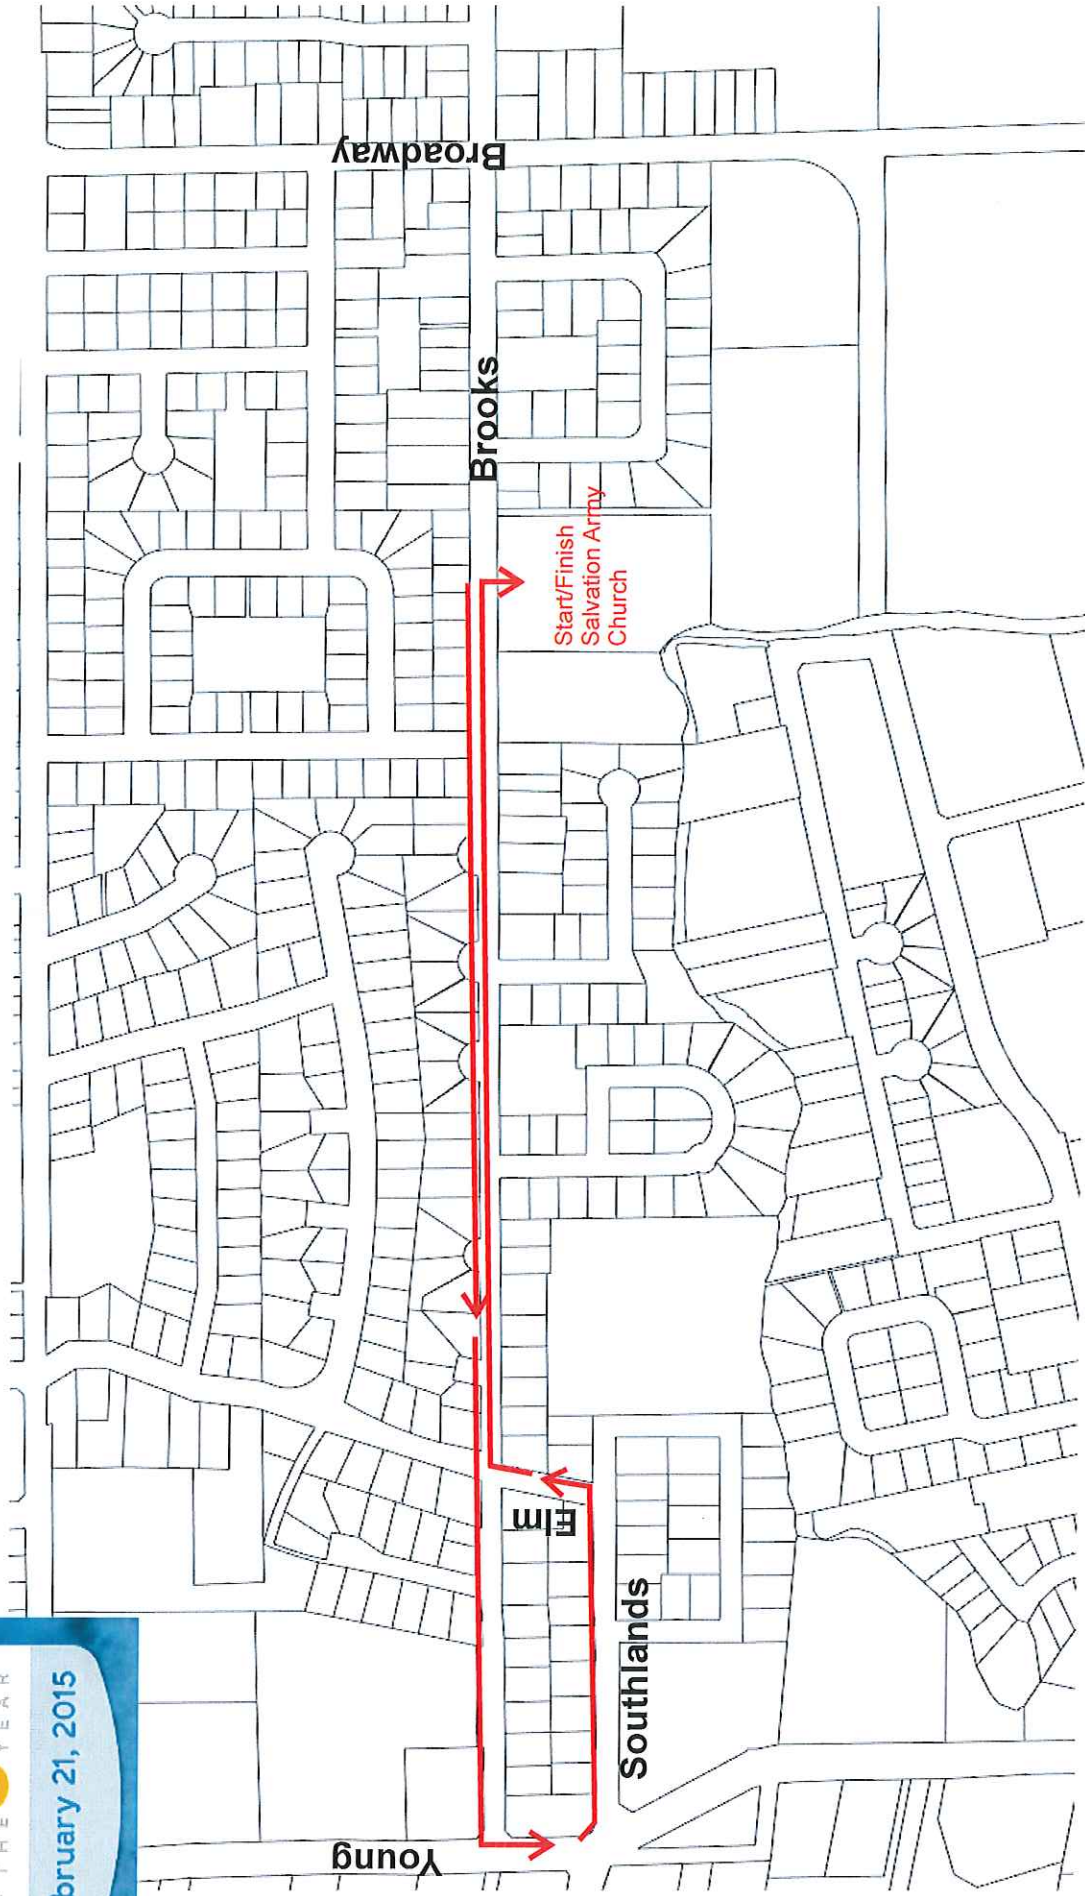

Coldest Night of the Year hosted by
Kiwanis in support of the Salvation Army

2km Run Route Map

CITY OF
CHILLIWACK

Sat. Feb 21, 2015
5:00-8:00pm

Coldest Night of the Year hosted by
Kiwanis in support of the Salvation Army

Sat. Feb 21, 2015
5:00-8:00pm

5km Run Route Map

Coldest Night of the Year hosted by
Kiwanis in support of the Salvation Army

Sat. Feb 21, 2015
5:00-8:00pm

10km Run Route Map