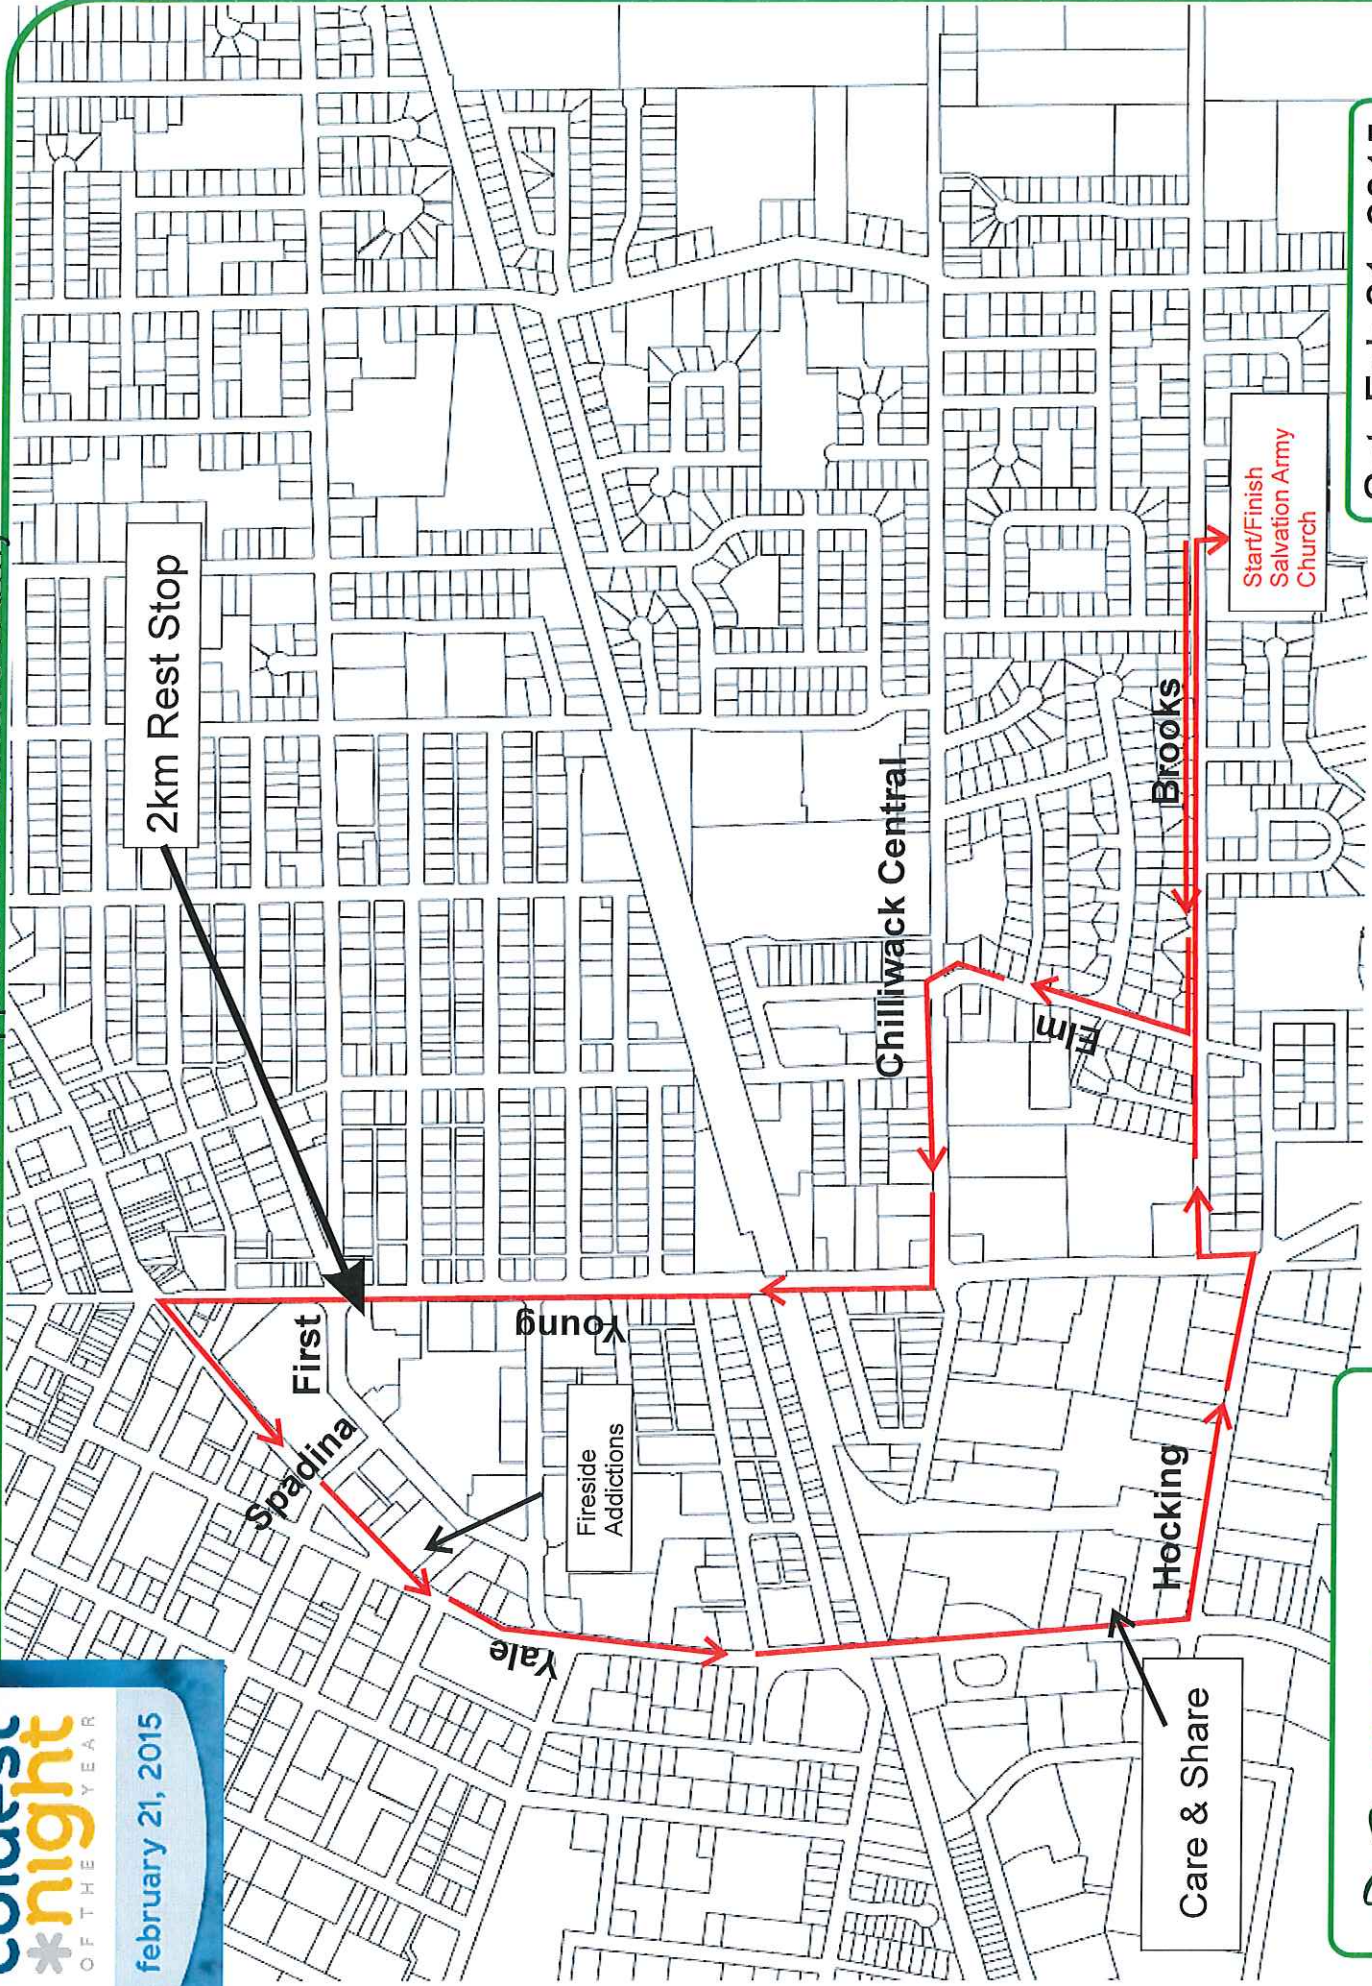

Coldest Night of the Year hosted by
Kiwanis in support of the Salvation Army

2km Run Route Map

CITY OF
CHILLIWACK

Sat. Feb 21, 2015
5:00-8:00pm

Coldest Night of the Year hosted by
Kiwanis in support of the Salvation Army

Sat. Feb 21, 2015
5:00-8:00pm

5km Run Route Map

Coldest Night of the Year hosted by
Kiwanis in support of the Salvation Army

Sat. Feb 21, 2015
5:00-8:00pm

10km Run Route Map